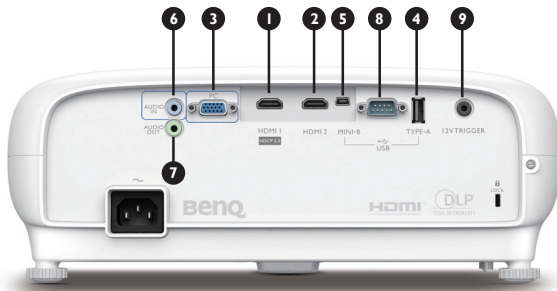

Product Specifications

Projection System	DLP
DMD type	0.47"
Native Resolution	3840 x 2160 (True 4K, 8.3M pixels)
Brightness	2200 ANSI Lumens
Contrast Ratio*	10000:1
Display Color	30 Bits (1.07 billion colors)
Aspect Ratio	Native 16:9 (6 aspect ratios selectable)
Light Source	Lamp
Light Source life*	Normal 4000 hours Economic 10000 hours SmartEco 8000 hours LampSave 15000 hours
Throw Ratio	1.47 - 1.76 (100" @ 3.25 m)
Zoom Ratio	1.2X
Keystone Correction	1D, Vertical ± 40 degrees
Projection Offset	110% ± 2.5%
Projection Size (Clear Focus / Maximum)	60" ~ 200" / 300"
Built-in Speaker	5W x 1
Security	Security Bar
Features	HDR, 3D, Auto Keystone
Resolution Support	VGA (640 x 480) to 4K UHD (3840 x 2160)
Horizontal Frequency	15K-102KHz
Vertical Scan Rate	23-120Hz
HDTV Compatibility	480i, 480p, 576i, 576p, 720p, 1080i, 1080p, 2160p
Video Compatibility	N/A
Power Consumption (Max / Normal / Eco)	385W / 330W / 250W
Standby Power Consumption	0.5W Max. at 100 ~ 240VAC
Power Supply	VAC 100 ~ 240 (50/60Hz)
Product Dimensions (WxHxD)	353mm x 135mm x 272mm
Product Weight	4.2kg
Noise Level (Normal / Eco)	33dBA / 29dBA
Operating Temperature	0~40 degrees (Celsius)
Accessories (Standard)	Remote Control with Battery Power Cord (3m) User Manual CD Quick Start Guide Warranty Card (by region) Lens cover x 1
Accessories (Optional)	Spare Lamp Kit 3D Glasses
On Screen Display Language	28 Languages

*** In 3D Mode:

Input resolution: supports up to 1920x1080.

Output resolution: supports up to 1280x720.

Input and Output Terminals

- 1 HDMI-1 (HDMI 2.0 & HDCP 2.2)
- 2 HDMI-2 (HDMI 1.4a & HDCP 1.4)
- 3 Computer In-1 (D-sub 15 pin, Female)
- 4 USB Type A (1.5A power)
- 5 USB Type mini B (Service)
- 6 Audio In (mini jack)
- 7 Audio Out (mini jack)
- 8 RS232 In (D-sub 9pin, male)
- 9 DC 12V Trigger (3.5mm Jack)
- 10 IR Receiver (Front+Top)